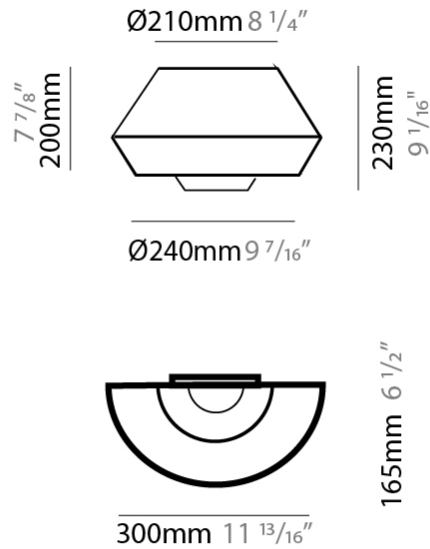

BANYO SURFACE

D113017-

base number _____
Finish Options _____

1. To build a product code in our configurator select the specify button on the base model # product page
2. To build a manual product code on this datasheet choose from the options listed below in blue font and add the suffix to the base model #

GENERAL

Series: Banyo _____
Partner: Ole _____
Division: Design _____
Installation: Surface _____
Product Type: Wall Surface _____
Mounting Location: Wall _____
Light Distribution: Indirect _____

PHYSICAL

Shape: Round _____
Width (mm): 300 _____
Width (in): 11 ¹³/₁₆ _____
Height (mm): 230 _____
Depth (mm): 300 _____
Height (in): 9 ¹/₁₆ _____
Extension (mm): 165 _____
Extension (in): 6 ¹/₂ _____
Weight (kg): 1.1 _____
Weight (lbs): 2.4 _____
Diffuser: Satin Glass _____
Fixture Finish: BEI / BLK / BLU / COG / DGN / GRY / MRN / MOC / MUS / OLV / SIL / STN / TER / WHI _____
Holder Finish: MBK _____
Accent Finish: MBK _____
Fixture Material: Fabric Cord / Metal _____
Primary Material: Fabric - Recycled _____
Upon Request: Matte White Holder and Accent Finish _____

ELECTRICAL

Number of Lamps: 1 _____
Lamp Type: LED Retrofit _____
Lamp Shape: A19 _____
Bulb Included: Bulb Not Included _____
Max. Wattage Per Lamp (W): 15 _____
Lamp Base: E26 _____
Input Voltage (V): 120 _____
Upon Request: 277Vac / GU24 _____

LED

OPTICAL

RATINGS AND CERTIFICATIONS

Certified By: Certified for North American Standards _____
IP rating: IP20 _____