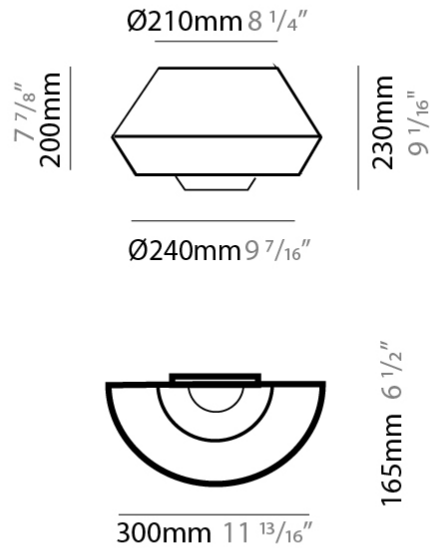

PROJECT	_____
TYPE	_____
SPECIFIER	_____
QUANTITY	_____
DATE	_____

BANYO SURFACE

D113019-

base number   Finish
Options

1. To build a product code in our configurator select the specify button on the base model # product page
2. To build a manual product code on this datasheet choose from the options listed below in blue font and add the suffix to the base model #

GENERAL

Series: Banyo
Partner: Ole
Division: Design
Installation: Surface
Product Type: Wall Surface
Mounting Location: Wall
Light Distribution: Indirect

PHYSICAL

Shape: Round
Width (mm): 300
Width (in): 11 ¹³/₁₆
Height (mm): 230
Depth (mm): 300
Height (in): 9 ¹/₁₆
Extension (mm): 165
Extension (in): 6 ¹/₂
Weight (kg): 1.1
Weight (lbs): 2.4
Diffuser: Satin Glass
Fixture Finish: BEI / BLK / BLU / COG / DGN / GRY / MRN / MOC / MUS / OLV / SIL / STN / TER / WHI
Holder Finish: MBK
Fixture Material: Fabric Cord / Metal
Primary Material: Fabric - Recycled
Upon Request: Matte White Holder and Accent Finish

ELECTRICAL

Number of Lamps: 1
Lamp Type: LED Retrofit
Lamp Shape: A19
Bulb Included: Bulb Not Included
Max. Wattage Per Lamp (W): 15
Lamp Base: E26
Input Voltage (V): 120
Upon Request: 277Vac / GU24

LED

OPTICAL

RATINGS AND CERTIFICATIONS

Certified By: Certified for North American Standards
IP rating: IP20